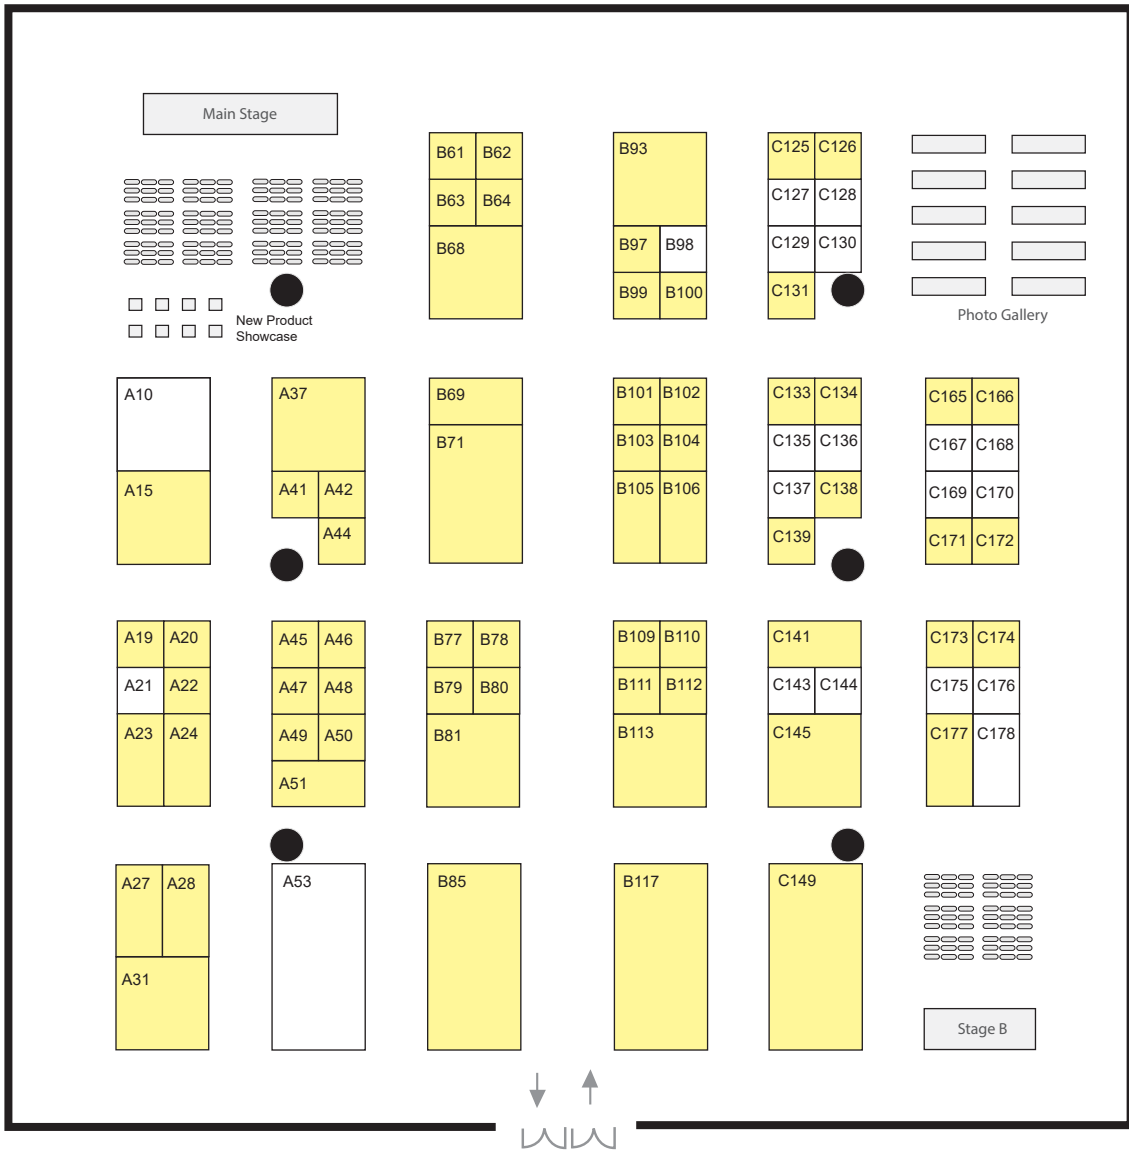

DRT Show Guangzhou Floor Plan  
 01-03 June 2018  
 Guangzhou Poly World Trade Center  
 Guangzhou, China

□ 9sqm (3X3 meter Booth)  
 ■ Booked