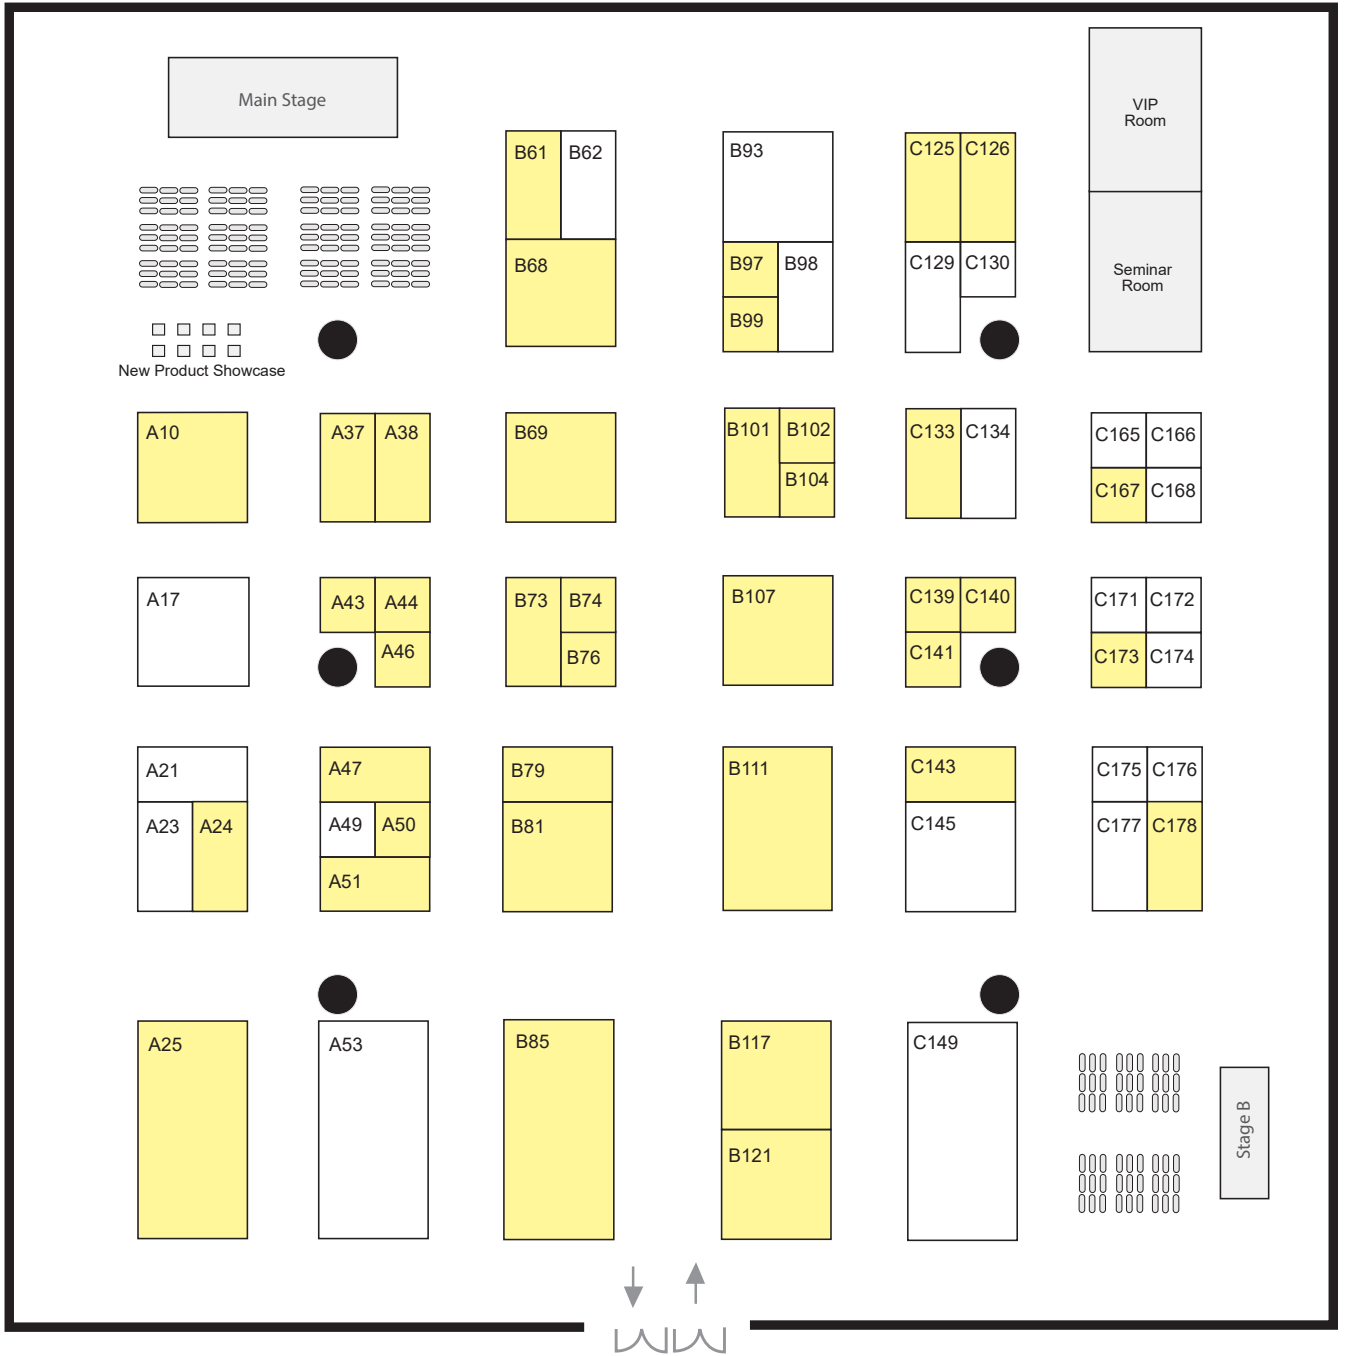

DRT Show Guangzhou Floor Plan  
 14-16 June 2019  
 Guangzhou Poly World Trade Center  
 Guangzhou, China

- 9sqm (3X3 meter Booth)
- Booked