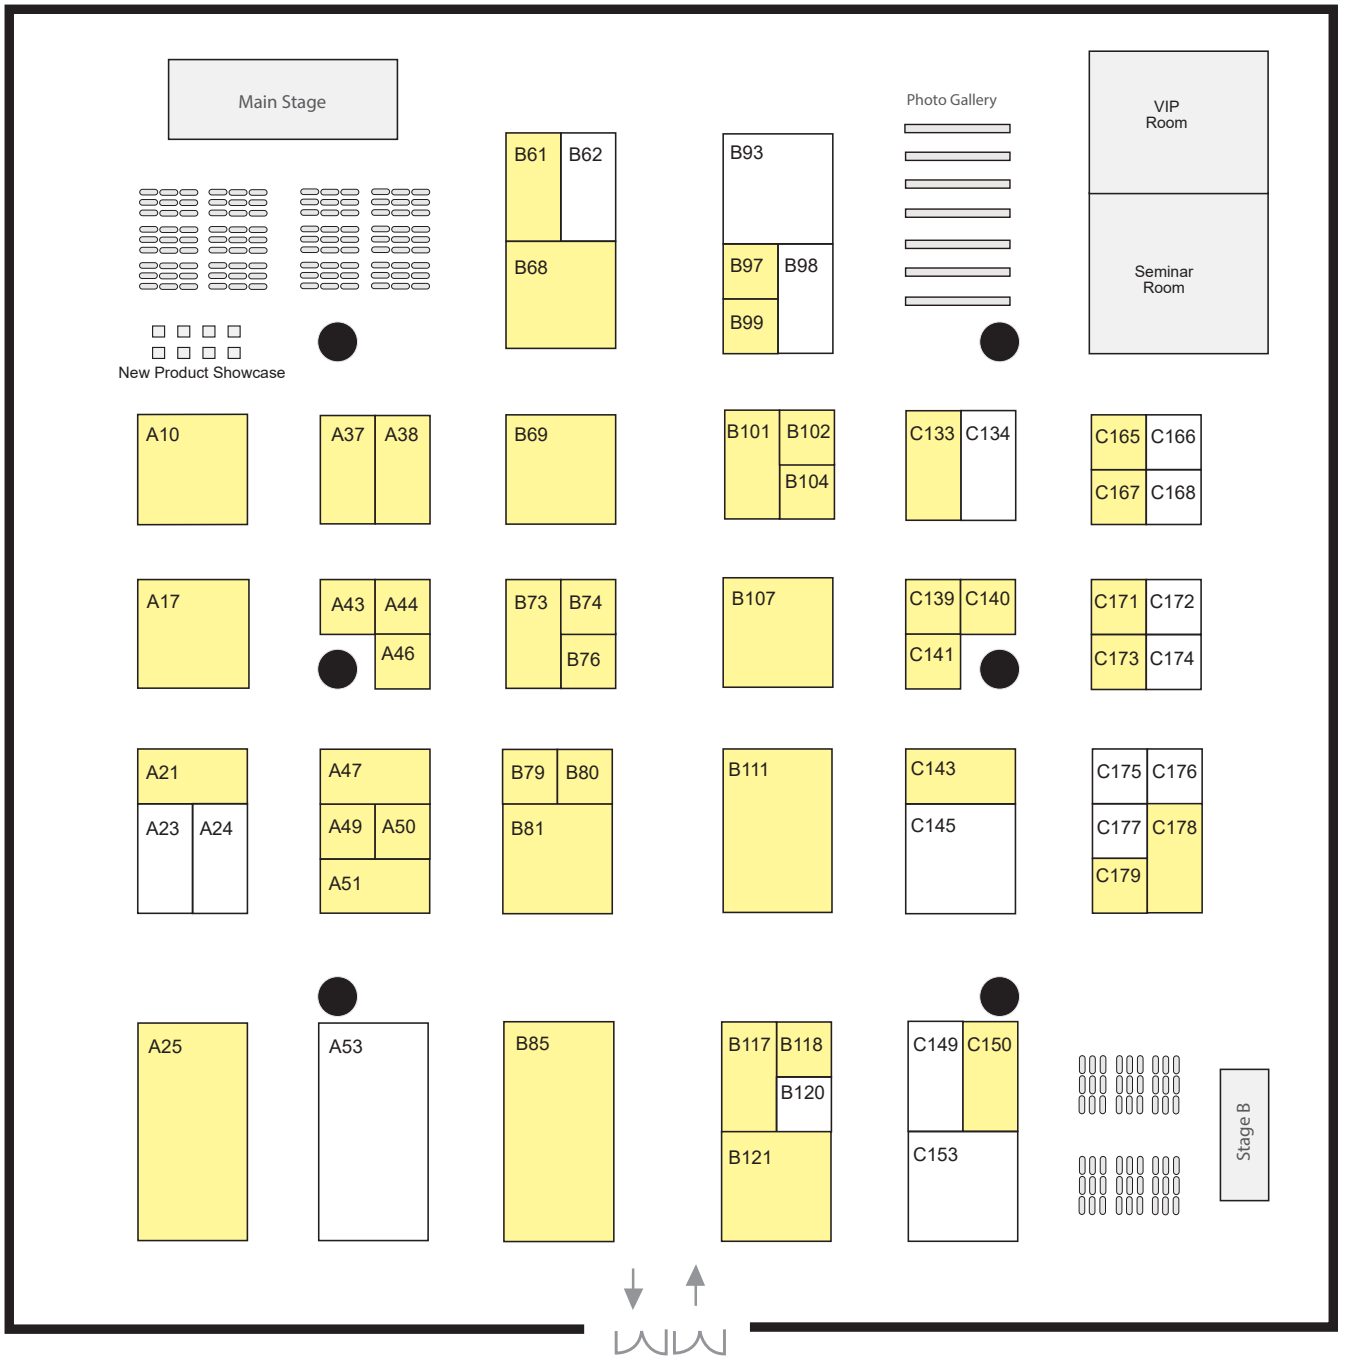

DRT Show Guangzhou Floor Plan  
 14-16 June 2019  
 Guangzhou Poly World Trade Center  
 Guangzhou, China

- 9sqm (3X3 meter Booth)
- Booked